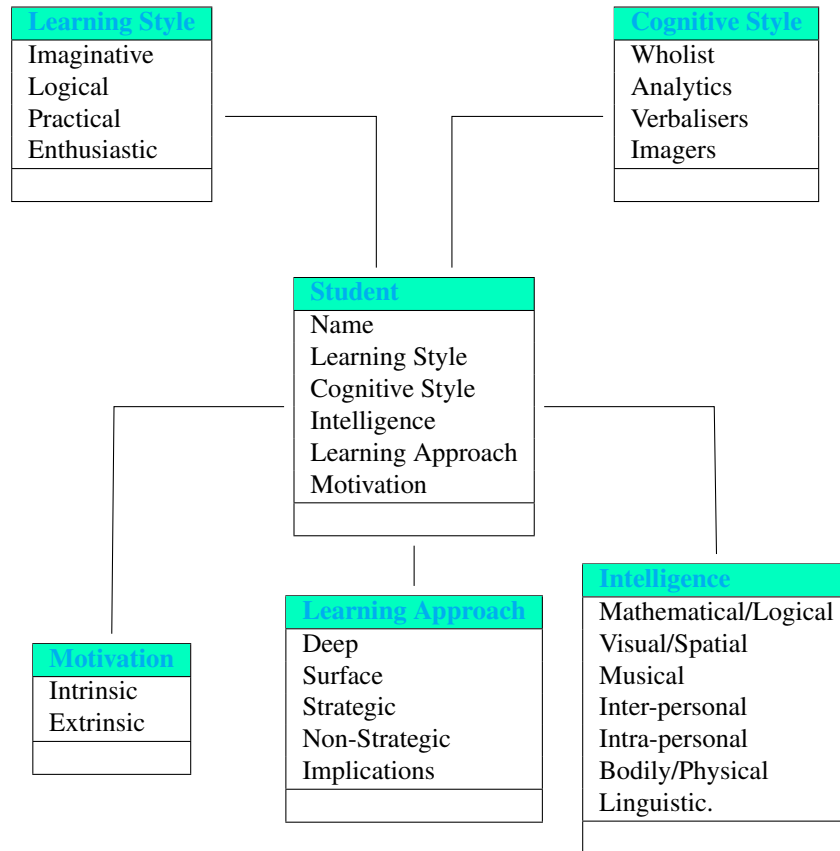

STUDENT CHARACTERISTICS (UML CLASS DIAGRAM) *

PRINCIPAL INSTRUCTORS

TERM

*This material comes from <http://www.ssdd.bcu.ac.uk/crumpton/student-characteristics.htm>.